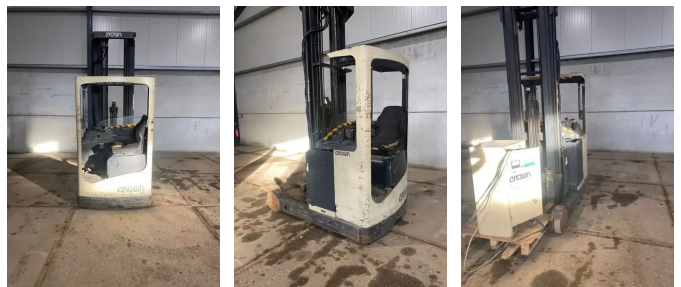

# Crown ESR3000

## General features

Brand	Crown
Subcategory	Reachtruck
Construction year	1995
Condition	Used
Fuel	Electric

Crown ESR3000

Accessories